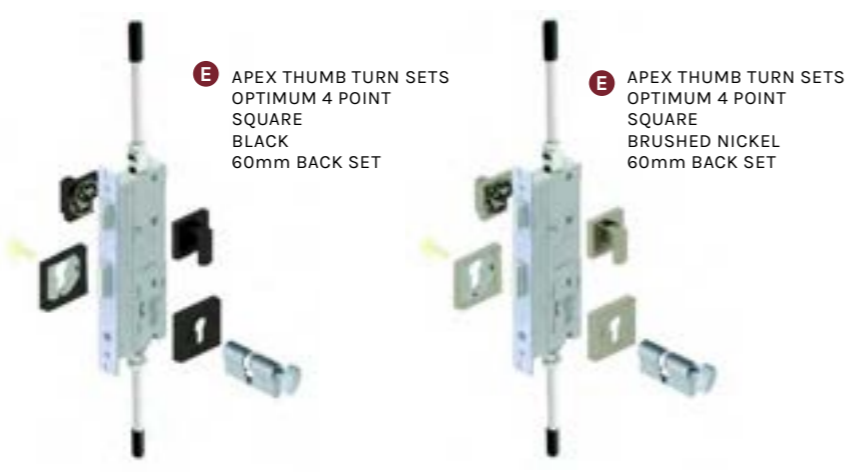

CODE:
E ENTRANCE
I INTERIOR
S SLIDING

E OPITIMUM 4 POINT LOCK
 RANGE OPTIONS
 30, 40, 50, 60mm
 BACK SET

E PARKWOOD
 MINI TURN LATCHES
 ROUND/SQUARE

E APEX THUMB TURN S
 OPTIMUM 4 POINT
 ROUND
 BLACK
 60mm BACK SET

E APEX THUMB TURN SETS
 OPTIMUM 4 POINT
 ROUND
 BRUSHED NICKEL
 60mm BACK SET

E APEX THUMB TURN SETS
 OPTIMUM 4 POINT
 SQUARE
 BLACK
 60mm BACK SET

E APEX THUMB TURN SETS
 OPTIMUM 4 POINT
 SQUARE
 BRUSHED NICKEL
 60mm BACK SET