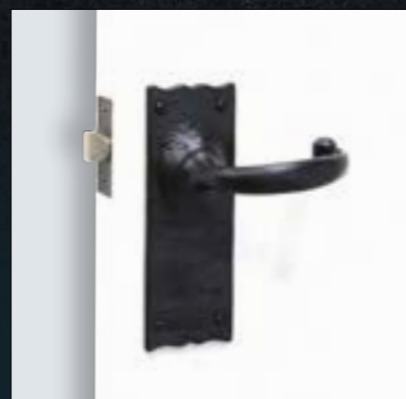

I TUDOR LEVER SET