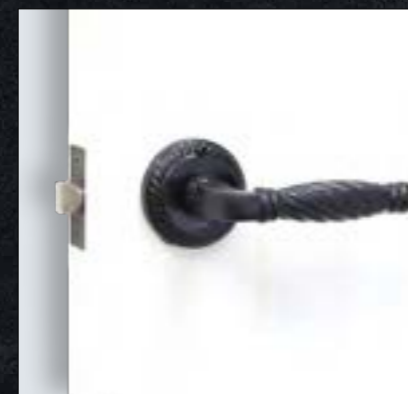

I S RECESS HANDLE 260mm

I S RECESS OFFSET HANDLE 180mm

I S ROUND PULL WITH FLUSH HANDLE 300mm

I S SQUARE PULL WITH FLUSH HANDLE 300mm

PULL HANDLES WITH FLUSH PULLS

INTERIOR HANDLE SETS

I ROUND KNOB SET

I OVAL KNOB SET

I GEORGIAN LEVER SET

I SPIRAL LEVER SET

I TUDOR LEVER SET

I S SQUARE ROMAN HANDLE WITH FLUSH PLATE

HINGES

E SPEAR HEAD DUMMY HINGES 310mm

E LANCE HEAD DUMMY HINGES 310mm

CODE: