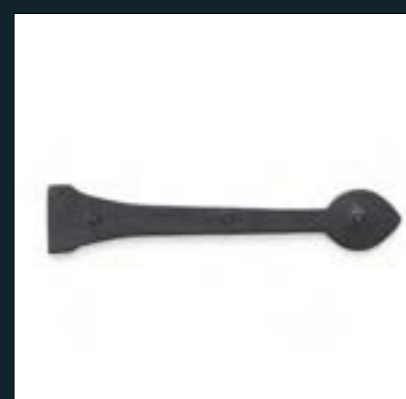

I S RECESS HANDLE 260mm

I S RECESS OFFSET HANDLE 180mm

I S ROUND PULL WITH FLUSH HANDLE 300mm

I S SQUARE PULL WITH FLUSH HANDLE 300mm

PULL HANDLES WITH FLUSH PULLS

INTERIOR HANDLE SETS

I ROUND KNOB SET

I OVAL KNOB SET

I GEORGIAN LEVER SET

I SPIRAL LEVER SET

I TUDOR LEVER SET

I S SQUARE ROMAN HANDLE WITH FLUSH PLATE

HINGES

E SPEAR HEAD DUMMY HINGES 310mm

E LANCE HEAD DUMMY HINGES 310mm

CODE:

- E** ENTRANCE
- I** INTERIOR
- S** SLIDING

→ HANDLE SET

→ 60mm LATCH

SCAN THE QR CODE AND TAKE A LOOK AT THE FORGE RANGE ON OUR WEBSITE

LOCK

I S TEAR DROP SLIDING DOOR LOCK

LEMAAR INTERIOR

CODE:
E ENTRANCE
I INTERIOR
S SLIDING