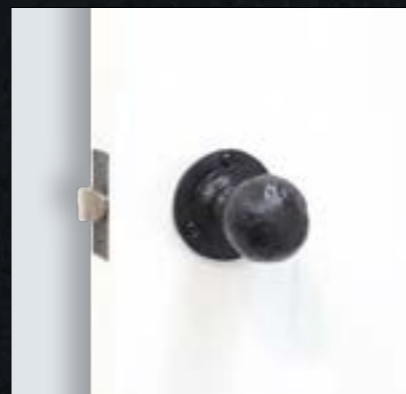

FORGE

SOLID CAST HARDWARE

→ SOLID CAST IRON (EXCEPT ROUND AND SQUARE PULL WITH FLUSH HANDLE)

→ ZINC PLATED FOR INTERIOR/ EXTERIOR USE THEN POWDER COATED

PULL HANDLES

E I SQUARE OFFSET HANDLE 310mm

E I BAR HANDLE 320mm & 620mm

I S RECESS HANDLE 260mm

I S RECESS OFFSET HANDLE 180mm

I S ROUND PULL WITH FLUSH HANDLE 300mm

I S SQUARE PULL WITH FLUSH HANDLE 300mm

PULL HANDLES WITH FLUSH PULLS

INTERIOR HANDLE SETS

I ROUND KNOB SET

I OVAL KNOB SET

I GEORGIAN LEVER SET

I SPIRAL LEVER SET

I TUDOR LEVER SET

I S SQUARE ROMAN HANDLE WITH FLUSH PLATE

HINGES

E SPEAR HEAD DUMMY HINGES 310mm

E LANCE HEAD DUMMY HINGES 310mm

CODE: