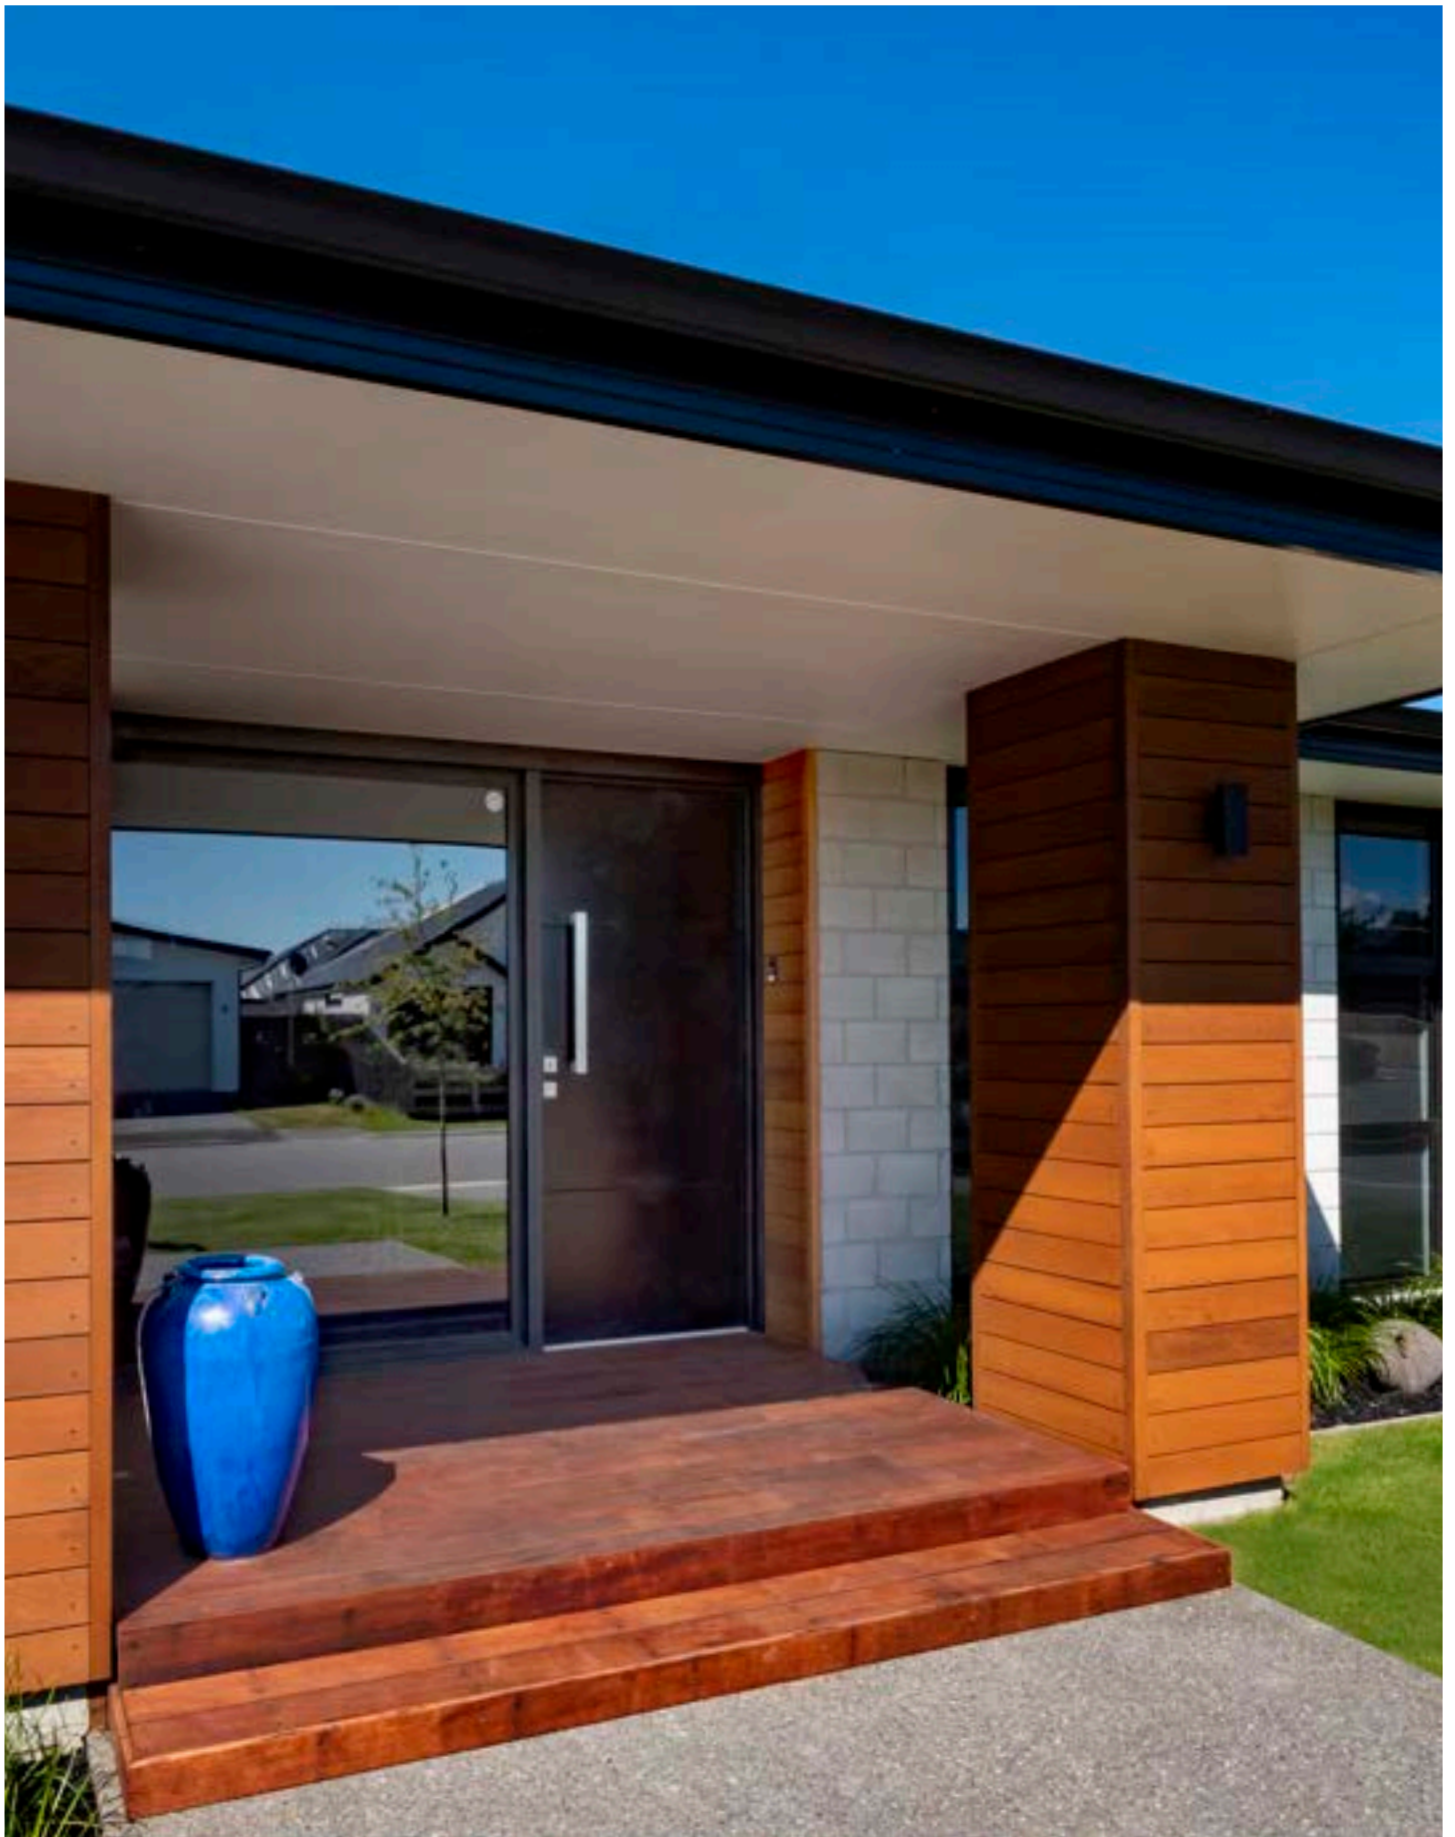

NEW ZEALAND | 0800 10 10 28
sales@parkwooddoors.co.nz
parkwooddoors.co.nz

AUSTRALIA | 1800 681 586
sales@parkwooddoors.com.au
parkwooddoors.com.au