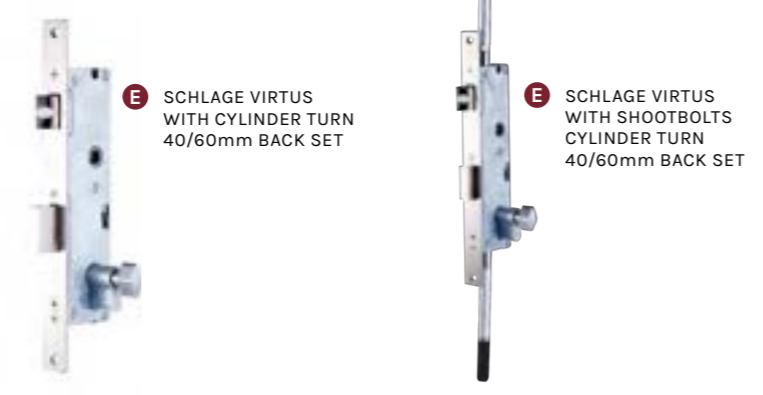

E SCHLAGE VIRTUS
WITH CYLINDER TURN
40/60mm BACK SET

E SCHLAGE VIRTUS
WITH SHOOTBOLTS
CYLINDER TURN
40/60mm BACK SET

HEARTH PLANK HANDLE

Elevate your home space, and transform your interior and exterior doors with a modern, high quality plank handle design - the perfect handle to compliment to any door.

CODE:
E ENTRANCE
I INTERIOR
S SLIDING

Material:
Aluminium 100x6mm
Finish: Powder coated
Black (other PC colours
available).