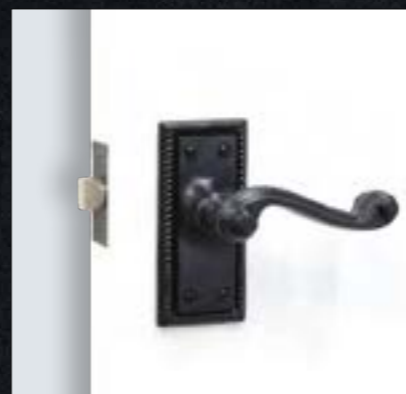

CODE:
E ENTRANCE
I INTERIOR
S SLIDING

The E-LOK 715 can either be paired with pull handles, or select the optional sliding door mortice lock for narrow style aluminium joinery. Perfect for sliding doors to create an easy indoor-outdoor flow.

I S RECESS HANDLE 260mm

I S RECESS OFFSET HANDLE 180mm

I S ROUND PULL WITH FLUSH HANDLE 300mm

I S SQUARE PULL WITH FLUSH HANDLE 300mm

PULL HANDLES WITH FLUSH PULLS

INTERIOR HANDLE SETS

I ROUND KNOB SET

I OVAL KNOB SET