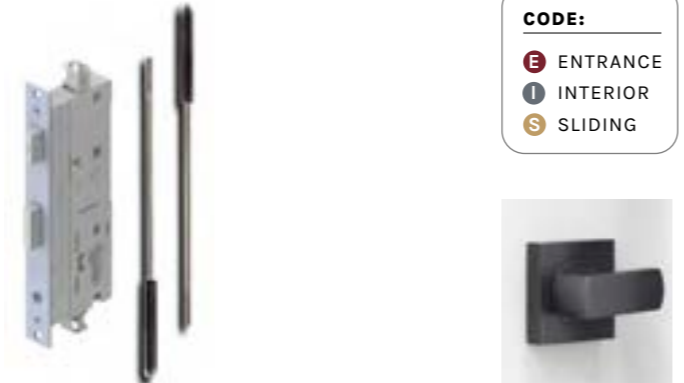

E COLONEL ROUND MINI TURN PULL HANDLE LOCKSET STAINLESS STEEL

E SOHO SQUARE PULL HANDLE LOCKSET STAINLESS STEEL

E CRUISE E-LOK 715-60 DIGITAL MINI LOCKSET AND PULL HANDLE STAINLESS STEEL

CODE:

- E** ENTRANCE
- I** INTERIOR
- S** SLIDING

E HAWTHORN DIGITAL ASSURE DEADBOLT WITH MINI LEVER LATCH TURN PULL HANDLE SQUARE STAINLESS STEEL/BLACK 450/600/800mm

E MAIDSTONE MINI LEVER LATCH TURN 3 POINT LOCK BODY 1 ROD (AVAILABLE EITHER TOP OR BOTTOM) PULL HANDLE SQUARE STAINLESS STEEL/BLACK 450/600/800mm

E TAYLOR DIGITAL ENCODE DEADBOLT WITH HEAVY DUTY ROLLER LATCH PULL HANDLE SQUARE STAINLESS STEEL/BLACK 450/600/800mm

E PASSION ROUND ROSE LEVER SET BRUSHED NICKEL 60mm BACK SET

E ZEST SQUARE LEVER HANDLE SET BRUSHED NICKEL 60mm BACK SET