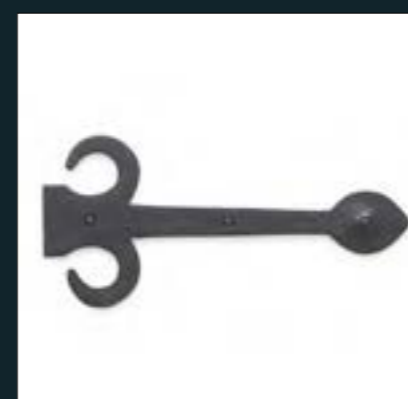

I S RECESS HANDLE 260mm

I S RECESS OFFSET HANDLE 180mm

I S ROUND PULL WITH FLUSH HANDLE 300mm

I S SQUARE PULL WITH FLUSH HANDLE 300mm

PULL HANDLES WITH FLUSH PULLS

INTERIOR HANDLE SETS

I ROUND KNOB SET

I OVAL KNOB SET

I GEORGIAN LEVER SET

I SPIRAL LEVER SET

I TUDOR LEVER SET

I S SQUARE ROMAN HANDLE WITH FLUSH PLATE

HINGES

E SPEAR HEAD DUMMY HINGES 310mm

E LANCE HEAD DUMMY HINGES 310mm

CODE:

- E** ENTRANCE
- I** INTERIOR
- S** SLIDING

→ HANDLE SET

→ 60mm LATCH

SCAN THE QR CODE AND TAKE A LOOK AT THE FORGE RANGE ON OUR WEBSITE

LOCK

I S TEAR DROP SLIDING DOOR LOCK

LEMAAR INTERIOR

CODE:
E ENTRANCE
I INTERIOR
S SLIDING