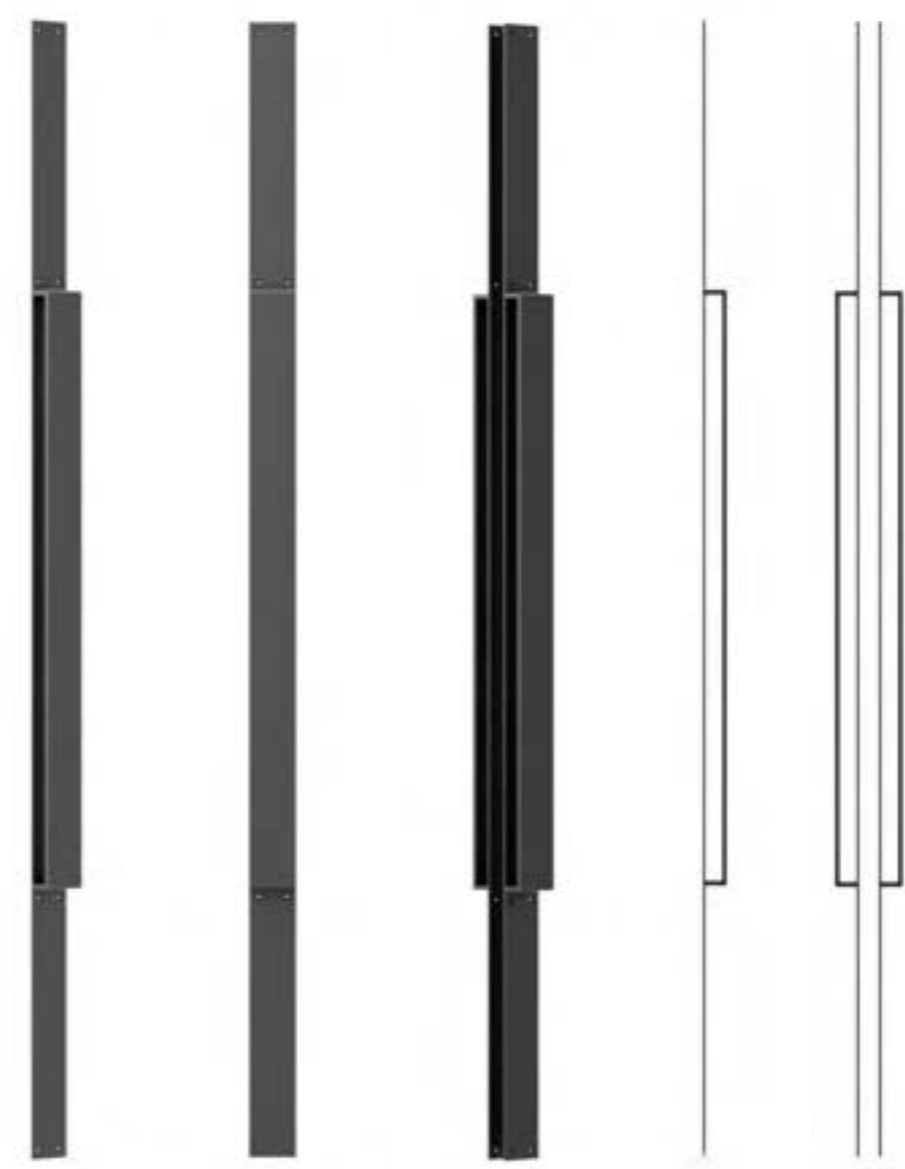

SINGLE

PAIR

1. **E I**
   OPTIONS AVAILABLE
2. 1800mm SINGLE HANDLE
   - 1800mm PAIR
   - 2000mm SINGLE HANDLE
   - 2000mm PAIR
   - 2200mm SINGLE HANDLE
   - 2000mm PAIR
   - 2400mm SINGLE HANDLE
   - 2400mm PAIR