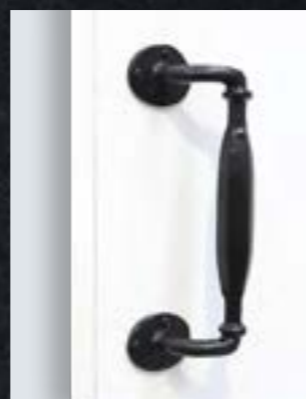

E I BARN HOUSE HANDLE 225mm